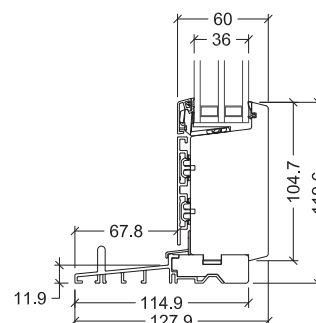

VELFAC Ribo alu sliding door - thresholds

25mm composite
element depth 115mm

Opening sash

Fixed sash