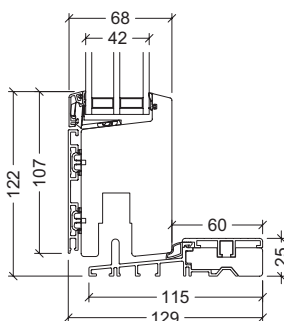

VELFAC Ribo alu sliding door - thresholds

25mm composite
element depth 115mm

Opening sash

Fixed sash